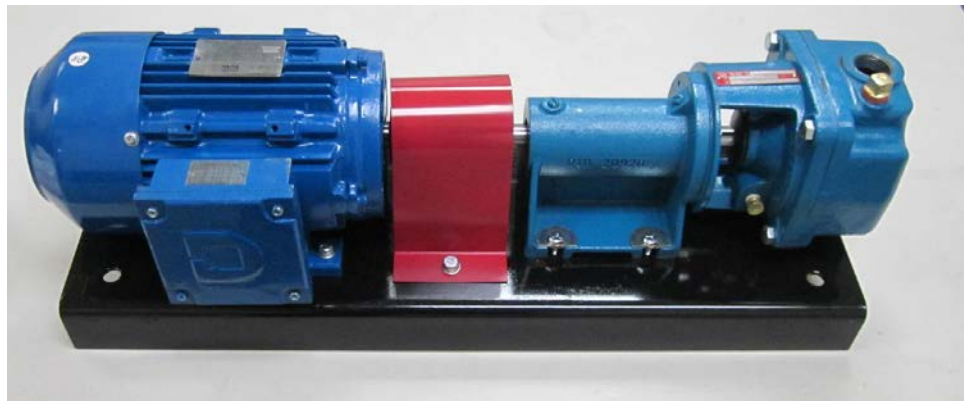

Base Mounted Pumps

AOT6A

- ✓ MONARCH: AOT6
- ✓ Centrifugal pump
- ✓ 13 PSI Max
- ✓ 3/4 HP 115/230V TEFC motor

ES6M2HP

- ✓ Burks: ES6MFD
- ✓ Turbine Pump
- ✓ 2 HP 115/230V TEFC Motor
- ✓ 12 PSI Max